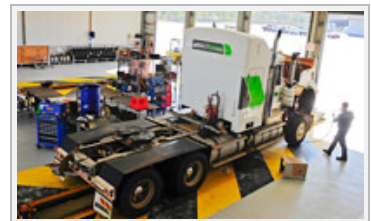

Fleet

Directhaul operates a fleet in excess of 50 road-train rated prime movers, with an average age of 2.3 years. The fleet includes more than 200 trailers and dollies.

Maintenance

Internal Fleet maintenance is carried out in Darwin, Alice Springs and Cloncurry. The Darwin workshop was built in 2006 and has a state of the art drive through road train workshop and automatic truck wash that accommodates road trains.

Drivers

More than 60 full time drivers are continuously trained to ensure they maintain the necessary accreditations, licences, and mindset to provide a professional service. Directhaul staff are based at regional depots to ensure an extensive timely transport service throughout Australia.