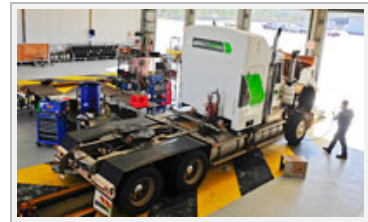

## Fleet

Directhaul operates a fleet in excess of 50 road-train rated prime movers, with an average age of 2.3 years. The fleet includes more than 200 trailers and dollies.

## Maintenance

Internal Fleet maintenance is carried out in Darwin, Alice Springs and Cloncurry. The Darwin workshop was built in 2006 and has a state of the art drive through road train workshop and automatic truck wash that accommodates road trains.